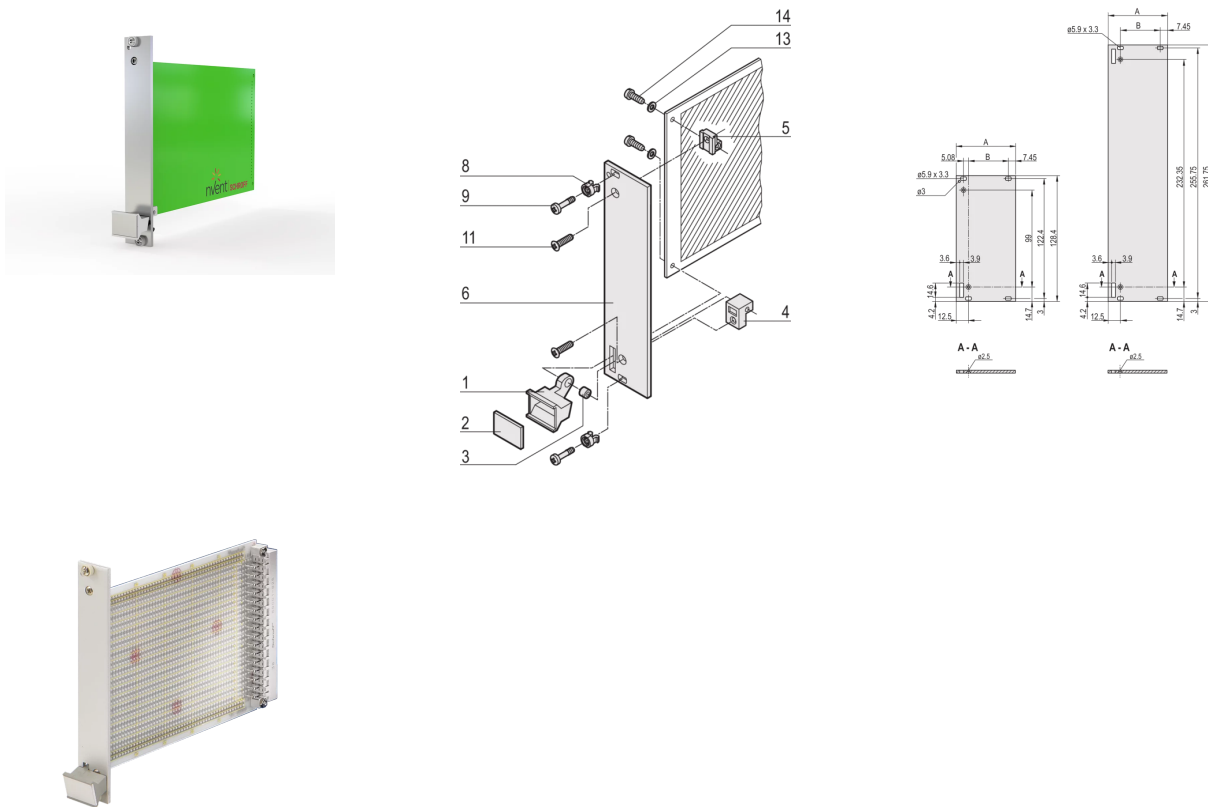

## KEY FEATURES

- Front panel, flat, unshielded
- Handle with extraction function

## PRODUCT ATTRIBUTES

- Product Type: Front Panel
- Type: Front Panel with Handle (PIU)
- Handle Type: Trapezoid, Type 1
- Mounting: Screw-on Front
- EMC Shielding: No

Material: Aluminum

Front Finish: Anodized