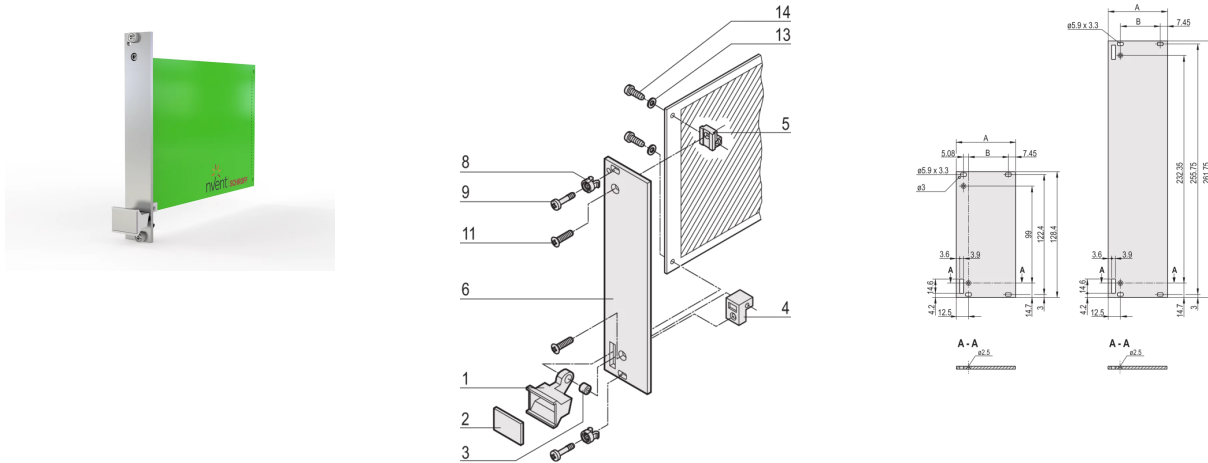

## KEY FEATURES

- Front panel, flat, unshielded
- Handle with extraction function

## PRODUCT ATTRIBUTES

- Product Type: Front Panel
- Type: Front Panel with Handle (PIU)
- Handle Type: Trapezoid, Type 1
- Mounting: Screw-on Front
- EMC Shielding: No
- Material: Aluminum
- Front Finish: Anodized
- Rear Finish: Passivated
- Treated Edges: No
- Rack Height: 3 U
- Height: 128.4 mm
- Rack Width: 5 HP