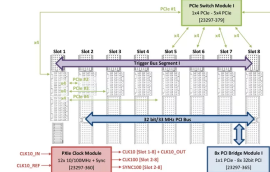

## 14579-030 PXI-EXPRESS SYSTEM, 4 U, 8 SLOTS, GEN 3

### KEY FEATURES

PXI Express Desktop Chassis, 4 U, 44 HP

1 PXIe System Slot and 7 Hybrid Slots

Ultra-high performance Gen 3 PCIe switching with a default four-link (4x4) System Slot

Powerful cooling concept with low fan noise, 50 W per slot @ 15K temperature increase

Air flow from bottom to rear with temperature controlled fans; Integrated Chassis Monitoring Modul (CMM)

Wide range AC input with mains switch on the rear side, power push button on the front (top)

Rear panel external 10 MHz clock inputs/outputs

### PRODUCT ATTRIBUTES

Number of Slots: 8

Type: Desktop

Backplane Type: PXI Express, 4 Link Configuration

Data Transfer: PCIe Gen3

Power per Slot: 50 W

Input Voltage AC: 100 – 240 V

Airflow Direction: Bottom to Rear