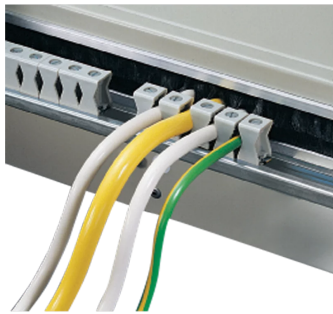

21190-753 CLAMPS FOR CABLE SUPPORT RAIL

KEY FEATURES

Clamps for Cable Support Rail for easy cable management

PRODUCT ATTRIBUTES

Product Type: Clamp

ADDITIONAL PRODUCT DETAILS

Clamps for Cable Support Rail for easy cable management.