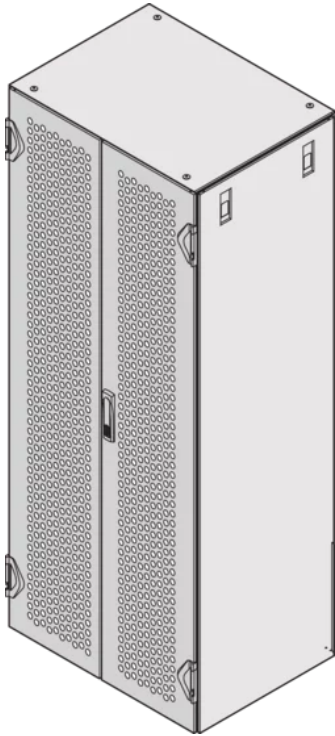

21130-696 VARISTAR PERFORATED STEEL DOOR, IP 20, 3 POINT LOCKING, 2450H 800W, RAL 7021

## KEY FEATURES

---

Opening angle 180°

St, 1.5 mm

Double perforated steel door with 3 point locking for IP 20 protection class

Lever handle with push button, incl. grounding

Can be retrofitted with DIN profile half cylinder

## PRODUCT ATTRIBUTES

---

Product Type: Cabinet Door

Product Family: Varistar

Type: Steel Double Door, Perforated

Locking Type: 3-Point Locking

Color: Black Grey

Color Code: RAL 7021

Rack Height: 52 U

Height: 2450 mm

Width: 800 mm

Protection Rating: IP55