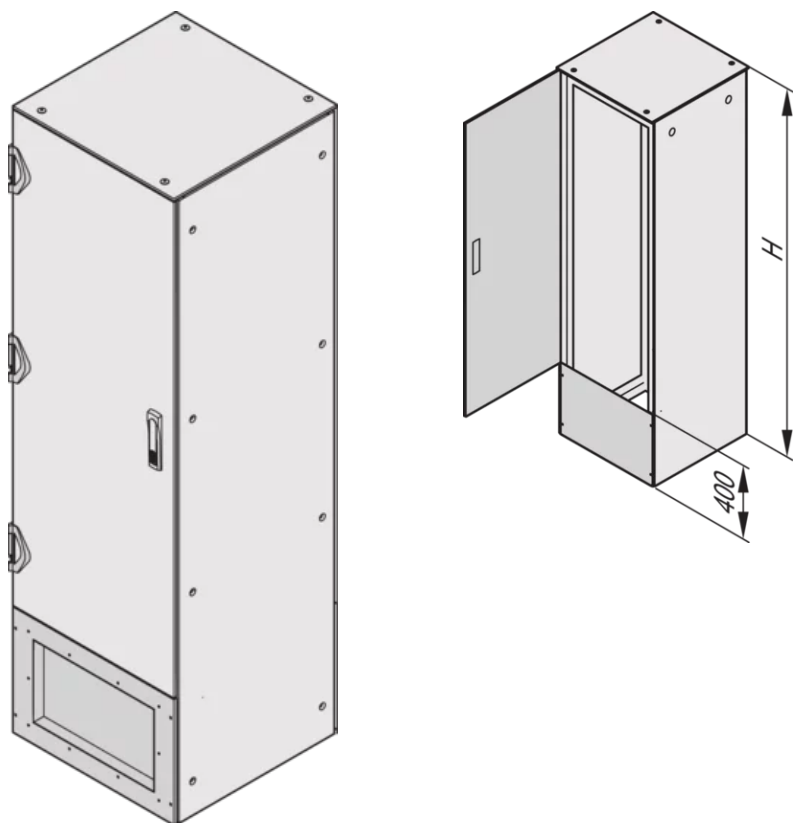

22130-581 VARISTAR EMC CONNECTION PLATE, IP55, RECESSED, RAL 7035, 400H 800D

**KEY FEATURES**

For recessed plate: Plate recessed by 40 mm

Protection class IP-55

Can be fitted top or bottom

As a flat plate or a recessed plate

Height 400 mm

Stainless steel, 1 mm

EMC

## PRODUCT ATTRIBUTES

---

Product Type: Cabinet/Rack Panel

Product Family: Varistar

Type: Filler Panel, Recessed

Color: Light Grey

Color Code: RAL 7035

Height: 400 mm

Width: 800 mm