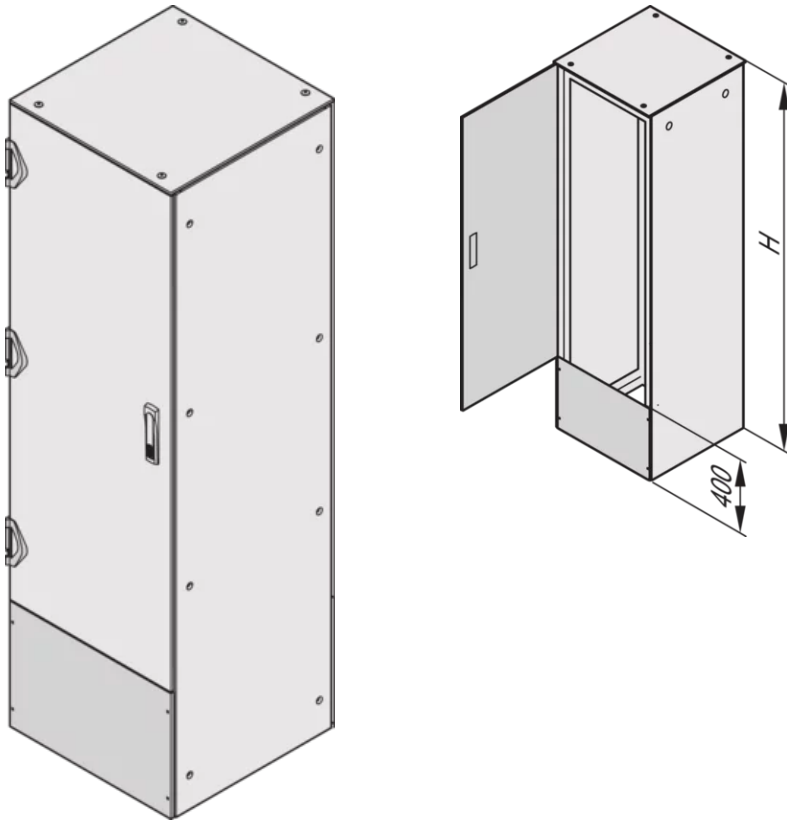

### KEY FEATURES

For recessed plate: Plate recessed by 40 mm

Protection class IP-55

Can be fitted top or bottom

As a flat plate or a recessed plate

Height 400 mm

Stainless steel, 1 mm

EMC

## PRODUCT ATTRIBUTES

---

Product Type: Cabinet/Rack Panel

Product Family: Varistar

Type: Filler Panel

Color: Light Grey

Color Code: RAL 7035

Height: 400 mm

Width: 600 mm