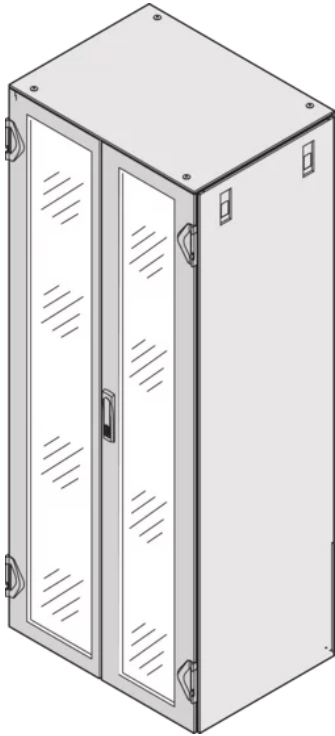

21130-672 VARISTAR DOUBLE GLAZED DOOR, IP 20, 3-POINT LOCKING, RAL 7021, 1400H 600W

## KEY FEATURES

---

Lever handle with push button, incl. grounding

Frame, St, 1.5 mm

Opening angle 180°

Security glass, 6 mm

Can be retrofitted with DIN profile half cylinder

Ingress protection class IP 20

Standard fitting, lock on right-hand door

## ADDITIONAL PRODUCT DETAILS

Glass door with 3 point locking allows stronger adhesion between door and the cabinet frame. This prevents the metal measurability to show and provides the door extra robustness.