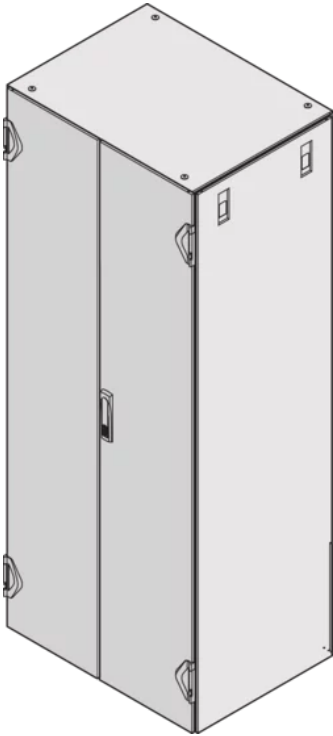

22130-661 VARISTAR DOUBLE DOOR, IP 20, PLAIN, 3-POINT LOCKING, RAL 7035, 1600H 600W

## KEY FEATURES

---

Opening angle 180°

St, 1.5 mm

Lever handle with push button, incl. grounding

Can be retrofitted with DIN profile half cylinder

Ingress protection class IP 20

Standard fitting, lock on right-hand door

## PRODUCT ATTRIBUTES

---

Product Type: Cabinet Door

Product Family: Varistar

Type: Steel Double Door

Locking Type: 3-Point Locking

Color: Black Grey

Color Code: RAL 7021

Rack Height: 33 U

Height: 1600 mm

Width: 600 mm

Protection Rating: IP55