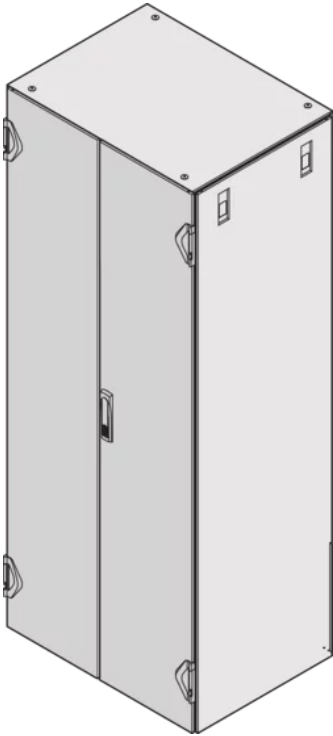

22130-660 VARISTAR DOUBLE DOOR, IP 20, PLAIN, 3-POINT LOCKING, RAL 7035,
1400H 800W

KEY FEATURES

Opening angle 180°

St, 1.5 mm

Lever handle with push button, incl. grounding

Can be retrofitted with DIN profile half cylinder

Ingress protection class IP 20

Standard fitting, lock on right-hand door

PRODUCT ATTRIBUTES

Product Type: Cabinet Door

Product Family: Varistar

Type: Steel Double Door

Locking Type: 3-Point Locking

Color: Black Grey

Color Code: RAL 7021

Rack Height: 29 U

Height: 1400 mm

Width: 800 mm

Protection Rating: IP55

ADDITIONAL PRODUCT DETAILS

Varistar steel double door with 3-point locking and 2 door hinges for applications with IP 20 protection.