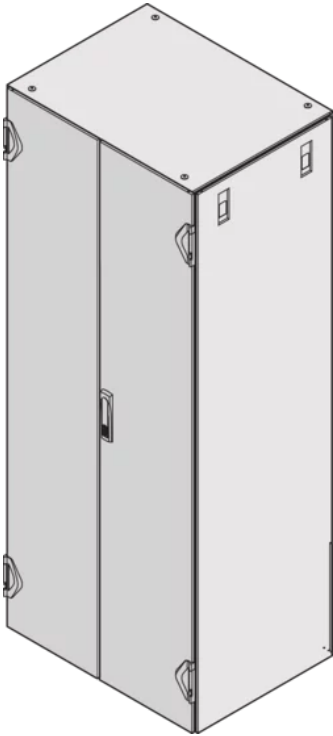

22130-657 VARISTAR DOUBLE DOOR, IP 20, PLAIN, 3-POINT LOCKING, RAL 7035, 1200H 600W

## KEY FEATURES

---

Opening angle 180°

St, 1.5 mm

Lever handle with push button, incl. grounding

Can be retrofitted with DIN profile half cylinder

Ingress protection class IP 20

Standard fitting, lock on right-hand door

## PRODUCT ATTRIBUTES

---

Product Type: Cabinet Door

Product Family: Varistar

Type: Steel Double Door

Locking Type: 3-Point Locking

Color: Black Grey

Color Code: RAL 7021

Rack Height: 24 U

Height: 1200 mm

Width: 600 mm

Protection Rating: IP55