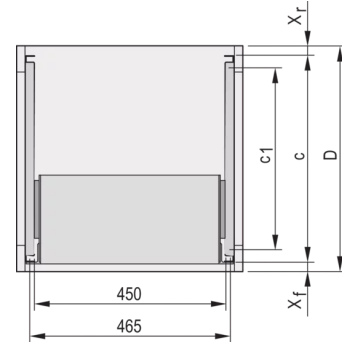

24562-467 TELESCOPIC SLIDES C-PROFILE FOR CABINET-FOR FITTING VARISTAR, 900 MM

KEY FEATURES

For mounting 84 HP wide subracks in the 19" plane

Loading capacity: 25 kg per pair

The guiding profile (1) is matched to the fixing dimension in the cabinet (it is bolted to the 19" profile of the cabinet); the adaptor Rail (3) is matched to the depth and fixing dimension on the subrack (it is inserted into the guiding profile like a telescopic slide)

PRODUCT ATTRIBUTES

Product Type: Telescopic Slide

Product Family: Varistar

Type: C Profile

Depth: 900 mm

ADDITIONAL PRODUCT DETAILS

Telescopic slides-with-guiding profile-for fitting in cabinets with 25 kg load capacity.