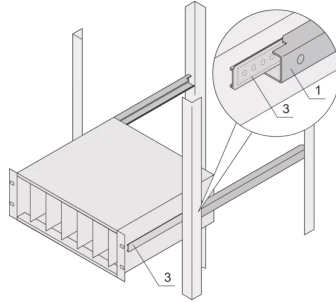

24562-467 TELESCOPIC SLIDES C-PROFILE FOR CABINET-FOR FITTING VARISTAR, 900 MM

KEY FEATURES

For mounting 84 HP wide subracks in the 19" plane

Loading capacity: 25 kg per pair

The guiding profile (1) is matched to the fixing dimension in the cabinet (it is bolted to the 19" profile of the cabinet); the adaptor Rail (3) is matched to the depth and fixing dimension on the subrack (it is inserted into the guiding profile like a telescopic slide)

PRODUCT ATTRIBUTES

Product Type: Telescopic Slide

Product Family: Varistar

Type: C Profile

Depth: 900 mm

ADDITIONAL PRODUCT DETAILS

Telescopic slides-with-guiding profile-for fitting in cabinets with 25 kg load capacity.