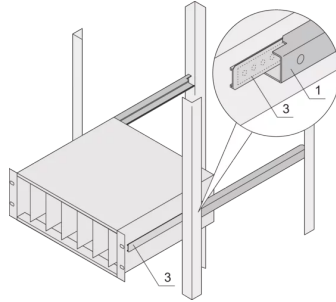

24562-466 TELESCOPIC SLIDES C-PROFILE FOR CABINET-FOR FITTING VARISTAR, 800 MM

KEY FEATURES

For mounting 84 HP wide subracks in the 19" plane

Loading capacity: 25 kg per pair

The guiding profile (1) is matched to the fixing dimension in the cabinet (it is bolted to the 19" profile of the cabinet); the adaptor Rail (3) is matched to the depth and fixing dimension on the subrack (it is inserted into the guiding profile like a telescopic slide)

PRODUCT ATTRIBUTES

Product Type: Telescopic Slide

Product Family: Varistar

Type: C Profile

Depth: 800 mm

ADDITIONAL PRODUCT DETAILS

Telescopic slides-with-guiding profile-for fitting in cabinets with 25 kg load capacity.