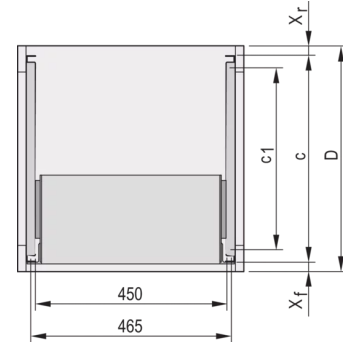

24562-466 TELESCOPIC SLIDES C-PROFILE FOR CABINET-FOR FITTING VARISTAR, 800 MM

KEY FEATURES

For mounting 84 HP wide subracks in the 19" plane

Loading capacity: 25 kg per pair

The guiding profile (1) is matched to the fixing dimension in the cabinet (it is bolted to the 19" profile of the cabinet); the adaptor Rail (3) is matched to the depth and fixing dimension on the subrack (it is inserted into the guiding profile like a telescopic slide)

PRODUCT ATTRIBUTES

Product Type: Telescopic Slide

Product Family: Varistar

Type: C Profile

Depth: 800 mm

ADDITIONAL PRODUCT DETAILS

Telescopic slides-with-guiding profile-for fitting in cabinets with 25 kg load capacity.