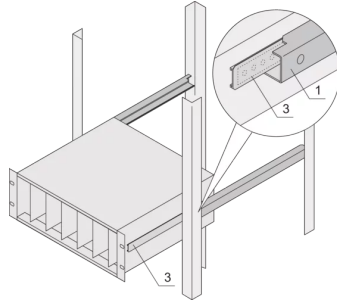

24562-464 TELESCOPIC SLIDES C-PROFILE FOR CABINET-FOR FITTING VARISTAR, 600 MM

KEY FEATURES

For mounting 84 HP wide subracks in the 19" plane

Loading capacity: 25 kg per pair

The guiding profile (1) is matched to the fixing dimension in the cabinet (it is bolted to the 19" profile of the cabinet); the adaptor Rail (3) is matched to the depth and fixing dimension on the subrack (it is inserted into the guiding profile like a telescopic slide)

PRODUCT ATTRIBUTES

Product Type: Telescopic Slide

Product Family: Varistar

Type: C Profile

Depth: 600 mm

ADDITIONAL PRODUCT DETAILS

Telescopic slides-with-guiding profile-for fitting in cabinets with 25 kg load capacity.