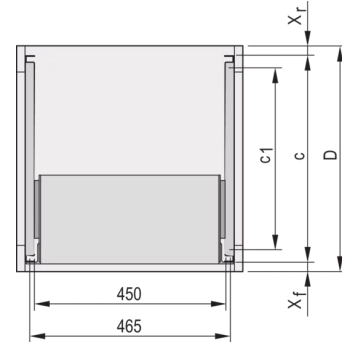

24562-464 TELESCOPIC SLIDES C-PROFILE FOR CABINET-FOR FITTING VARISTAR, 600 MM

KEY FEATURES

For mounting 84 HP wide subracks in the 19" plane

Loading capacity: 25 kg per pair

The guiding profile (1) is matched to the fixing dimension in the cabinet (it is bolted to the 19" profile of the cabinet); the adaptor Rail (3) is matched to the depth and fixing dimension on the subrack (it is inserted into the guiding profile like a telescopic slide)

PRODUCT ATTRIBUTES

Product Type: Telescopic Slide

Product Family: Varistar

Type: C Profile

Depth: 600 mm

ADDITIONAL PRODUCT DETAILS

Telescopic slides-with-guiding profile-for fitting in cabinets with 25 kg load capacity.