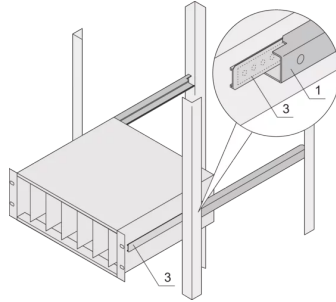

24562-473 TELESCOPIC SLIDES C-PROFILE FOR CABINET-FOR FITTING VARISTAR, 1200 MM

KEY FEATURES

For mounting 84 HP wide subracks in the 19" plane

Loading capacity: 25 kg per pair

The guiding profile (1) is matched to the fixing dimension in the cabinet (it is bolted to the 19" profile of the cabinet); the adaptor Rail (3) is matched to the depth and fixing dimension on the subrack (it is inserted into the guiding profile like a telescopic slide)

PRODUCT ATTRIBUTES

Product Type: Telescopic Slide

Product Family: Varistar

Type: C Profile

Depth: 1200 mm

ADDITIONAL PRODUCT DETAILS

Telescopic slides-with-guiding profile-for fitting in cabinets with 25 kg load capacity.