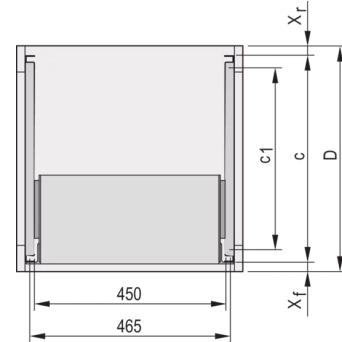

24562-473 TELESCOPIC SLIDES C-PROFILE FOR CABINET-FOR FITTING VARISTAR, 1200 MM

KEY FEATURES

For mounting 84 HP wide subracks in the 19" plane

Loading capacity: 25 kg per pair

The guiding profile (1) is matched to the fixing dimension in the cabinet (it is bolted to the 19" profile of the cabinet); the adaptor Rail (3) is matched to the depth and fixing dimension on the subrack (it is inserted into the guiding profile like a telescopic slide)

PRODUCT ATTRIBUTES

Product Type: Telescopic Slide

Product Family: Varistar

Type: C Profile

Depth: 1200 mm

ADDITIONAL PRODUCT DETAILS

Telescopic slides-with-guiding profile-for fitting in cabinets with 25 kg load capacity.