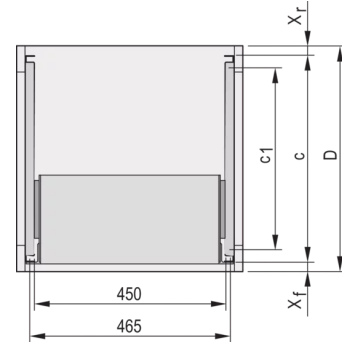

## 24562-472 TELESCOPIC SLIDES C-PROFILE FOR CABINET-FOR FITTING VARISTAR, 1100 MM

### KEY FEATURES

For mounting 84 HP wide subracks in the 19" plane

Loading capacity: 25 kg per pair

The guiding profile (1) is matched to the fixing dimension in the cabinet (it is bolted to the 19" profile of the cabinet); the adaptor Rail (3) is matched to the depth and fixing dimension on the subrack (it is inserted into the guiding profile like a telescopic slide)

### PRODUCT ATTRIBUTES

Product Type: Telescopic Slide

Product Family: Varistar

Type: C Profile

Depth: 1100 mm

### ADDITIONAL PRODUCT DETAILS

Telescopic slides-with-guiding profile-for fitting in cabinets with 25 kg load capacity.

No protection against extraction, no stop at full extension.

The reinforcement Rail and the C-Rails have been tested in accordance with the Russian atomic energy authority GAN standards.