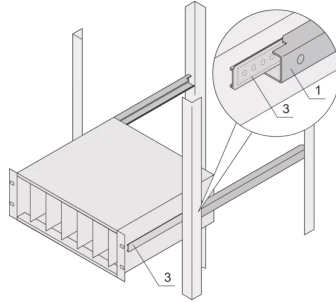

## 24562-472 TELESCOPIC SLIDES C-PROFILE FOR CABINET-FOR FITTING VARISTAR, 1100 MM

### KEY FEATURES

For mounting 84 HP wide subracks in the 19" plane

Loading capacity: 25 kg per pair

The guiding profile (1) is matched to the fixing dimension in the cabinet (it is bolted to the 19" profile of the cabinet); the adaptor Rail (3) is matched to the depth and fixing dimension on the subrack (it is inserted into the guiding profile like a telescopic slide)

### PRODUCT ATTRIBUTES

Product Type: Telescopic Slide

Product Family: Varistar

Type: C Profile

Depth: 1100 mm

### ADDITIONAL PRODUCT DETAILS

Telescopic slides-with-guiding profile-for fitting in cabinets with 25 kg load capacity.

No protection against extraction, no stop at full extension.

The reinforcement Rail and the C-Rails have been tested in accordance with the Russian atomic energy authority GAN standards.