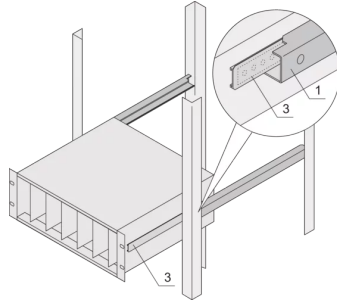

24562-468 TELESCOPIC SLIDES C-PROFILE FOR CABINET-FOR FITTING VARISTAR, 1000 MM

KEY FEATURES

For mounting 84 HP wide subracks in the 19" plane

Loading capacity: 25 kg per pair

The guiding profile (1) is matched to the fixing dimension in the cabinet (it is bolted to the 19" profile of the cabinet); the adaptor Rail (3) is matched to the depth and fixing dimension on the subrack (it is inserted into the guiding profile like a telescopic slide)

PRODUCT ATTRIBUTES

Product Type: Telescopic Slide

Product Family: Varistar

Type: C Profile

Depth: 1000 mm

ADDITIONAL PRODUCT DETAILS

Telescopic slides-with-guiding profile-for fitting in cabinets with 25 kg load capacity.