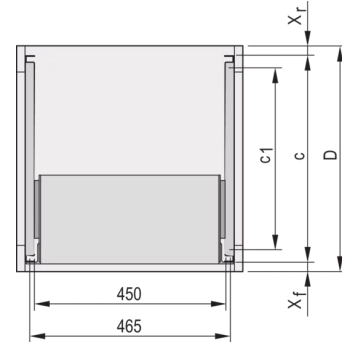

24562-468 TELESCOPIC SLIDES C-PROFILE FOR CABINET-FOR FITTING VARISTAR, 1000 MM

KEY FEATURES

For mounting 84 HP wide subracks in the 19" plane

Loading capacity: 25 kg per pair

The guiding profile (1) is matched to the fixing dimension in the cabinet (it is bolted to the 19" profile of the cabinet); the adaptor Rail (3) is matched to the depth and fixing dimension on the subrack (it is inserted into the guiding profile like a telescopic slide)

PRODUCT ATTRIBUTES

Product Type: Telescopic Slide

Product Family: Varistar

Type: C Profile

Depth: 1000 mm

ADDITIONAL PRODUCT DETAILS

Telescopic slides-with-guiding profile-for fitting in cabinets with 25 kg load capacity.