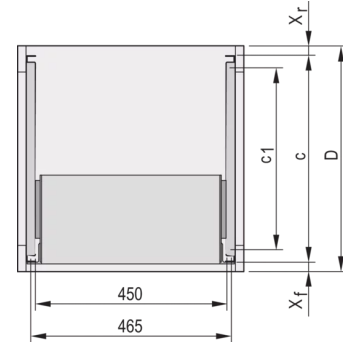

24562-474 TELESCOPIC SLIDES C-PROFILE FOR CABINET-FOR FITTING NOVASTAR, 800 MM

KEY FEATURES

For mounting 84 HP wide subracks in the 19" plane

Loading capacity: 25 kg per pair

The guiding profile (1) is matched to the fixing dimension in the cabinet (it is bolted to the 19" profile of the cabinet); the adaptor Rail (3) is matched to the depth and fixing dimension on the subrack (it is inserted into the guiding profile like a telescopic slide)

PRODUCT ATTRIBUTES

Product Type: Telescopic Slide

Product Family: Novastar

Type: C Profile

Depth: 800 mm

ADDITIONAL PRODUCT DETAILS

Telescopic slides-with-guiding profile-for fitting in cabinets with 25 kg load capacity.