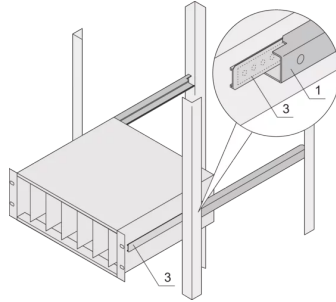

24562-474 TELESCOPIC SLIDES C-PROFILE FOR CABINET-FOR FITTING NOVASTAR, 800 MM

KEY FEATURES

For mounting 84 HP wide subracks in the 19" plane

Loading capacity: 25 kg per pair

The guiding profile (1) is matched to the fixing dimension in the cabinet (it is bolted to the 19" profile of the cabinet); the adaptor Rail (3) is matched to the depth and fixing dimension on the subrack (it is inserted into the guiding profile like a telescopic slide)

PRODUCT ATTRIBUTES

Product Type: Telescopic Slide

Product Family: Novastar

Type: C Profile

Depth: 800 mm

ADDITIONAL PRODUCT DETAILS

Telescopic slides-with-guiding profile-for fitting in cabinets with 25 kg load capacity.