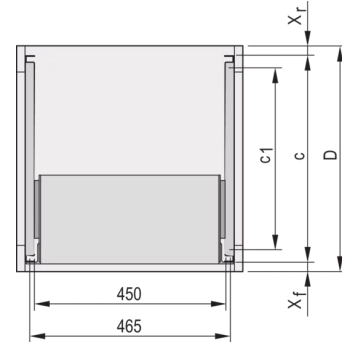

24562-461 TELESCOPIC SLIDES C-PROFILE FOR CABINET-FOR FITTING NOVASTAR, 600 MM

KEY FEATURES

For mounting 84 HP wide subracks in the 19" plane

Loading capacity: 25 kg per pair

The guiding profile (1) is matched to the fixing dimension in the cabinet (it is bolted to the 19" profile of the cabinet); the adaptor Rail (3) is matched to the depth and fixing dimension on the subrack (it is inserted into the guiding profile like a telescopic slide)

PRODUCT ATTRIBUTES

Product Type: Telescopic Slide

Product Family: Novastar

Type: C Profile

Depth: 600 mm

ADDITIONAL PRODUCT DETAILS

Telescopic slides-with-guiding profile-for fitting in cabinets with 25 kg load capacity.