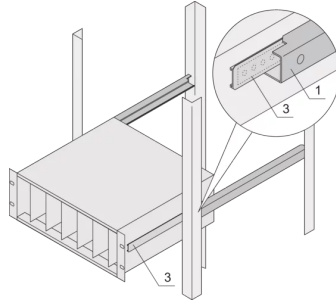

24562-461 TELESCOPIC SLIDES C-PROFILE FOR CABINET-FOR FITTING NOVASTAR, 600 MM

KEY FEATURES

For mounting 84 HP wide subracks in the 19" plane

Loading capacity: 25 kg per pair

The guiding profile (1) is matched to the fixing dimension in the cabinet (it is bolted to the 19" profile of the cabinet); the adaptor Rail (3) is matched to the depth and fixing dimension on the subrack (it is inserted into the guiding profile like a telescopic slide)

PRODUCT ATTRIBUTES

Product Type: Telescopic Slide

Product Family: Novastar

Type: C Profile

Depth: 600 mm

ADDITIONAL PRODUCT DETAILS

Telescopic slides-with-guiding profile-for fitting in cabinets with 25 kg load capacity.