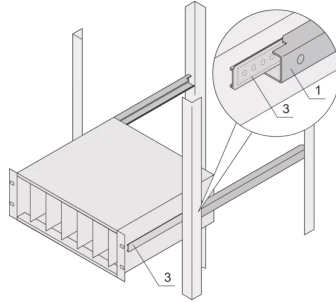

24562-460 TELESCOPIC SLIDES C-PROFILE FOR CABINET-FOR FITTING NOVASTAR, 500 MM

KEY FEATURES

For mounting 84 HP wide subracks in the 19" plane

Loading capacity: 25 kg per pair

The guiding profile (1) is matched to the fixing dimension in the cabinet (it is bolted to the 19" profile of the cabinet); the adaptor Rail (3) is matched to the depth and fixing dimension on the subrack (it is inserted into the guiding profile like a telescopic slide)

PRODUCT ATTRIBUTES

Product Type: Telescopic Slide

Product Family: Novastar

Type: C Profile

Depth: 500 mm

ADDITIONAL PRODUCT DETAILS

Telescopic slides-with-guiding profile-for fitting in cabinets with 25 kg load capacity.