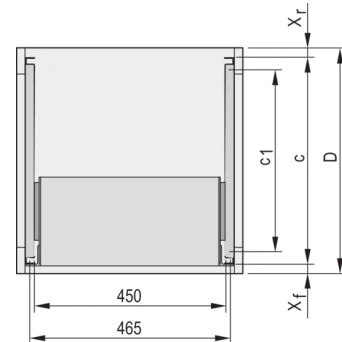

24562-460 TELESCOPIC SLIDES C-PROFILE FOR CABINET-FOR FITTING NOVASTAR, 500 MM

KEY FEATURES

For mounting 84 HP wide subracks in the 19" plane

Loading capacity: 25 kg per pair

The guiding profile (1) is matched to the fixing dimension in the cabinet (it is bolted to the 19" profile of the cabinet); the adaptor Rail (3) is matched to the depth and fixing dimension on the subrack (it is inserted into the guiding profile like a telescopic slide)

PRODUCT ATTRIBUTES

Product Type: Telescopic Slide

Product Family: Novastar

Type: C Profile

Depth: 500 mm

ADDITIONAL PRODUCT DETAILS

Telescopic slides-with-guiding profile-for fitting in cabinets with 25 kg load capacity.