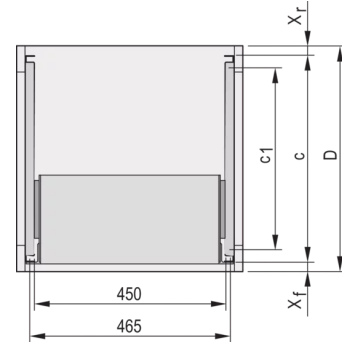

24562-452 TELESCOPIC SLIDES C-PROFILE FOR CABINET-FOR FITTING EURORACK, 900 MM

KEY FEATURES

For mounting 84 HP wide subracks in the 19" plane

Loading capacity: 25 kg per pair

The guiding profile (1) is matched to the fixing dimension in the cabinet (it is bolted to the 19" profile of the cabinet); the adaptor Rail (3) is matched to the depth and fixing dimension on the subrack (it is inserted into the guiding profile like a telescopic slide)

PRODUCT ATTRIBUTES

Product Type: Telescopic Slide

Product Family: Eurorack

Type: C Profile

Depth: 900 mm

Package Quantity: 2

ADDITIONAL PRODUCT DETAILS

Telescopic slides-with-guiding profile-for fitting in cabinets with 25 kg load capacity.