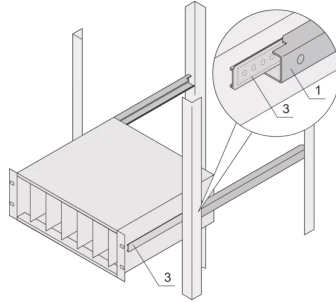

24562-452 TELESCOPIC SLIDES C-PROFILE FOR CABINET-FOR FITTING EURORACK, 900 MM

KEY FEATURES

For mounting 84 HP wide subracks in the 19" plane

Loading capacity: 25 kg per pair

The guiding profile (1) is matched to the fixing dimension in the cabinet (it is bolted to the 19" profile of the cabinet); the adaptor Rail (3) is matched to the depth and fixing dimension on the subrack (it is inserted into the guiding profile like a telescopic slide)

PRODUCT ATTRIBUTES

Product Type: Telescopic Slide

Product Family: Eurorack

Type: C Profile

Depth: 900 mm

Package Quantity: 2

ADDITIONAL PRODUCT DETAILS

Telescopic slides-with-guiding profile-for fitting in cabinets with 25 kg load capacity.