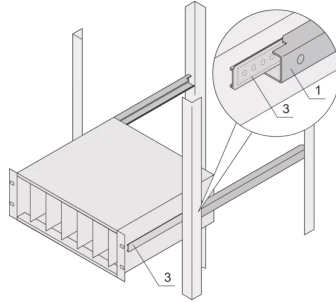

### KEY FEATURES

For mounting 84 HP wide subracks in the 19" plane

Loading capacity: 25 kg per pair

The guiding profile (1) is matched to the fixing dimension in the cabinet (it is bolted to the 19" profile of the cabinet); the adaptor Rail (3) is matched to the depth and fixing dimension on the subrack (it is inserted into the guiding profile like a telescopic slide)

### ADDITIONAL PRODUCT DETAILS

Telescopic slides-with-guiding profile-for fitting in cabinets with 25 kg load capacity.

No protection against extraction, no stop at full extension.

The reinforcement Rail and the C-Rails have been tested in accordance with the Russian atomic energy authority GAN standards.