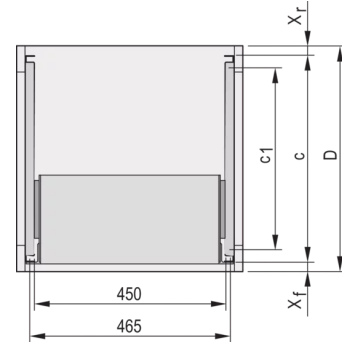

## 24562-451 TELESCOPIC SLIDES C-PROFILE FOR CABINET-FOR FITTING EURORACK, 800 MM

### KEY FEATURES

For mounting 84 HP wide subracks in the 19" plane

Loading capacity: 25 kg per pair

The guiding profile (1) is matched to the fixing dimension in the cabinet (it is bolted to the 19" profile of the cabinet); the adaptor Rail (3) is matched to the depth and fixing dimension on the subrack (it is inserted into the guiding profile like a telescopic slide)

### PRODUCT ATTRIBUTES

Product Type: Telescopic Slide

Product Family: Eurorack

Type: C Profile

Depth: 800 mm

Package Quantity: 2

### ADDITIONAL PRODUCT DETAILS

Telescopic slides-with-guiding profile-for fitting in cabinets with 25 kg load capacity.

No protection against extraction, no stop at full extension.

The reinforcement Rail and the C-Rails have been tested in accordance with the Russian atomic energy authority GAN standards.