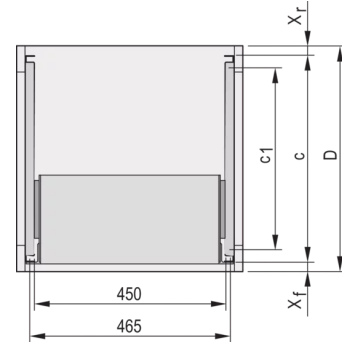

### KEY FEATURES

For mounting 84 HP wide subracks in the 19" plane

Loading capacity: 25 kg per pair

The guiding profile (1) is matched to the fixing dimension in the cabinet (it is bolted to the 19" profile of the cabinet); the adaptor Rail (3) is matched to the depth and fixing dimension on the subrack (it is inserted into the guiding profile like a telescopic slide)

### PRODUCT ATTRIBUTES

Product Type: Telescopic Slide

Product Family: Eurorack

Type: C Profile

Depth: 600 mm

Package Quantity: 2

### ADDITIONAL PRODUCT DETAILS

Telescopic slides-with-guiding profile-for fitting in cabinets with 25 kg load capacity.

No protection against extraction, no stop at full extension.

The reinforcement Rail and the C-Rails have been tested in accordance with the Russian atomic energy authority GAN standards.