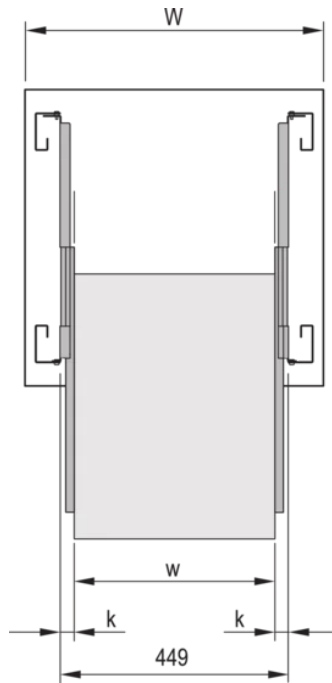

60110-440 TELESCOPIC SLIDE NARROW, LENGTH 559 MM

KEY FEATURES

Suitable for 84 HP width subracks (type-F,-type-H,-type-L)

Locks at full extension

Hinged

Extension length->-100 %

Rail width 7.5 mm

Maximum clear width of extension/drawer $w = 84$ HP (435 mm)

PRODUCT ATTRIBUTES

Product Type: Telescopic Slide

Type: Narrow

Length: 559 mm

Static Load: 15 kg

ADDITIONAL PRODUCT DETAILS

Narrow Telescopic Slide for Subracks with > 100 % extension.

To mount on 19" plane please order assembly kit separately.