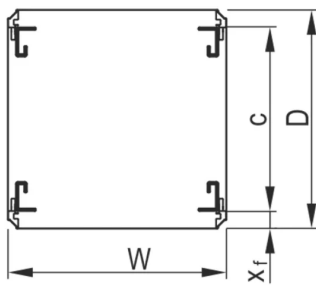

60110-440 TELESCOPIC SLIDE NARROW, LENGTH 559 MM

KEY FEATURES

Suitable for 84 HP width subracks (type-F,-type-H,-type-L)

Locks at full extension

Hinged

Extension length->-100 %

Rail width 7.5 mm

Maximum clear width of extension/drawer $w = 84$ HP (435 mm)

PRODUCT ATTRIBUTES

Product Type: Telescopic Slide

Type: Narrow

Length: 559 mm

Static Load: 15 kg

ADDITIONAL PRODUCT DETAILS

Narrow Telescopic Slide for Subracks with > 100 % extension.

To mount on 19" plane please order assembly kit separately.