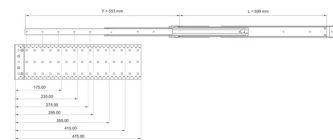

60110-440 TELESCOPIC SLIDE NARROW, LENGTH 559 MM

KEY FEATURES

Suitable for 84 HP width subracks (type-F,-type-H,-type-L)

Locks at full extension

Hinged

Extension length->-100 %

Rail width 7.5 mm

Maximum clear width of extension/drawer $w = 84$ HP (435 mm)

PRODUCT ATTRIBUTES

Product Type: Telescopic Slide

Type: Narrow

Length: 559 mm

Static Load: 15 kg

ADDITIONAL PRODUCT DETAILS

Narrow Telescopic Slide for Subracks with > 100 % extension.

To mount on 19" plane please order assembly kit separately.