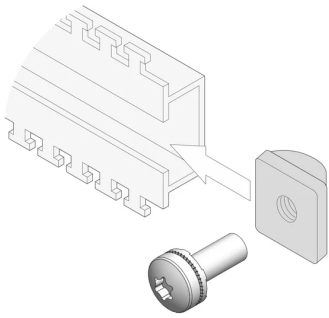

21120-211 SLIDE NUTS WITH SCREW, M6 AND M6X16 SCREW, PU 50 PIECES

**KEY FEATURES**

---

Slide Nut Kit Slide nut for C-profiles

**PRODUCT ATTRIBUTES**

---

Product Type: Nut

**ADDITIONAL PRODUCT DETAILS**

---

For variable assembly of 19" components outside the EIA increments