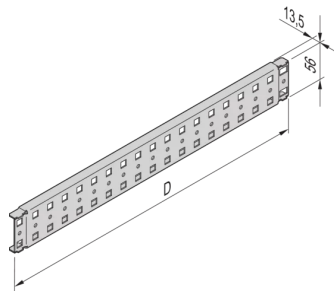

SCHROFF

27230-170 NOVASTAR DEPTH MEMBER FOR 900D CABINET

KEY FEATURES

For assembly on cabinet uprights

Adjustable in 1-U increments

PRODUCT ATTRIBUTES

Product Type: Bracket

Product Family: Novastar

Type: Depth Member

Material: Steel

Finish: Aluminum-Zinc Plated

Depth: 900 mm

Package Quantity: 1

Package Unit: Pair

ADDITIONAL PRODUCT DETAILS

Depth member which is adjustable in 1 U increments.