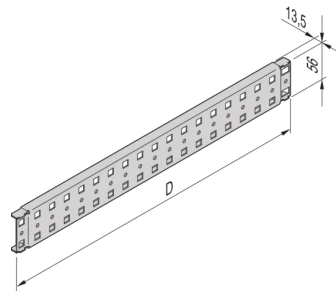

SCHROFF

27230-169 NOVASTAR DEPTH MEMBER FOR 800D CABINET

KEY FEATURES

For assembly on cabinet uprights

Adjustable in 1-U increments

PRODUCT ATTRIBUTES

Product Type: Bracket

Product Family: Novastar

Type: Depth Member

Material: Steel

Finish: Aluminum-Zinc Plated

Depth: 800 mm

Package Quantity: 1

Package Unit: Pair

ADDITIONAL PRODUCT DETAILS

Depth member which is adjustable in 1 U increments.