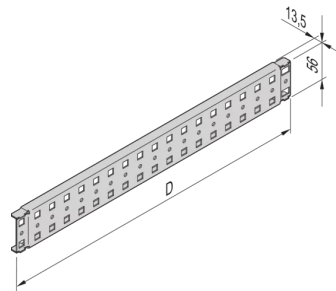

SCHROFF

27230-168 NOVASTAR DEPTH MEMBER FOR 600D CABINET

KEY FEATURES

For assembly on cabinet uprights

Adjustable in 1-U increments

PRODUCT ATTRIBUTES

Product Type: Bracket

Product Family: Novastar

Type: Depth Member

Material: Steel

Finish: Aluminum-Zinc Plated

Depth: 600 mm

Package Quantity: 1

Package Unit: Pair

ADDITIONAL PRODUCT DETAILS

Depth member which is adjustable in 1 U increments.