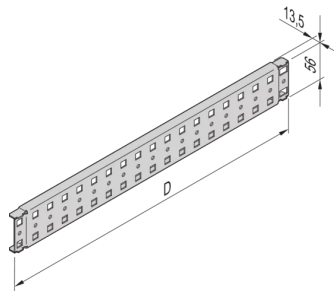

## 27230-171 NOVASTAR DEPTH MEMBER FOR 1000D CABINET

### KEY FEATURES

For assembly on cabinet uprights

Adjustable in 1-U increments

### PRODUCT ATTRIBUTES

Product Type: Bracket

Product Family: Novastar

Type: Depth Member

Material: Steel

Finish: Aluminum-Zinc Plated

Depth: 1000 mm

Package Quantity: 1