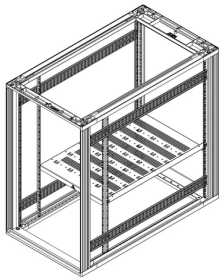

## 27230-171 NOVASTAR DEPTH MEMBER FOR 1000D CABINET

### KEY FEATURES

For assembly on cabinet uprights

Adjustable in 1-U increments

### PRODUCT ATTRIBUTES

Product Type: Bracket

Product Family: Novastar

Type: Depth Member

Material: Steel

Finish: Aluminum-Zinc Plated

Depth: 1000 mm

Package Quantity: 1