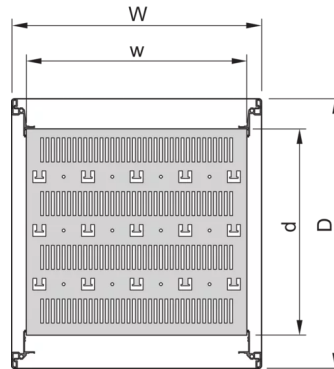

27230-165 NOVASTAR 19" SHELF, STATIONARY, 1 U 600W 740D

KEY FEATURES

Mounting height 1 U, for fitting on the vertical cabinet uprights

Static load-carrying capacity 75 kg

Perforated for assembling cable ties

St, 1.5 mm

With perforation

Color RAL 7021

PRODUCT ATTRIBUTES

Product Type: Shelf

Product Family: Novastar

Type: Stationary Shelf

Color: Black Grey

Color Code: RAL 7021

Height: 44.45 mm

Width: 740 mm

Depth: 900 mm

ADDITIONAL PRODUCT DETAILS

Novastar 19" Shelf, Stationary with 75 Kg load capacity, perforated for ease of assembly.

CERTIFICATIONS

North America