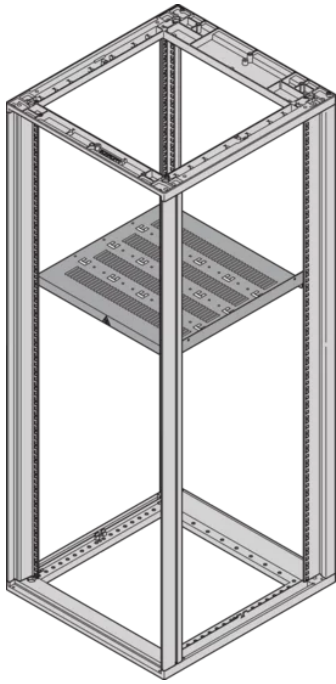

27230-165 NOVASTAR 19" SHELF, STATIONARY, 1 U 600W 740D

KEY FEATURES

Mounting height 1 U, for fitting on the vertical cabinet uprights

Static load-carrying capacity 75 kg

Perforated for assembling cable ties

St, 1.5 mm

With perforation

Color RAL 7021

PRODUCT ATTRIBUTES

Product Type: Shelf

Product Family: Novastar

Type: Stationary Shelf

Color: Black Grey

Color Code: RAL 7021

Height: 44.45 mm

Width: 740 mm

Depth: 900 mm

ADDITIONAL PRODUCT DETAILS

Novastar 19" Shelf, Stationary with 75 Kg load capacity, perforated for ease of assembly.

CERTIFICATIONS

North America