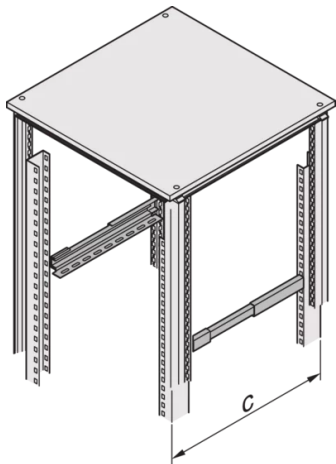

28127-001 EURORACK SLIDE RAIL, 40 KG, DEPTH-ADJUSTABLE

KEY FEATURES

Can be fitted in 1-U increments

Static load-carrying capacity 40 kg per pair, depth-adjustable

St, 1.5 mm, finish AlZn

For fitting to 19" panel/slide mounts or 19" server panel/slide mounts (pitch c from 675-mm to 850-mm)

Support for heavy 19" modules

Wide support surface

PRODUCT ATTRIBUTES

Product Type: Slide Rail

Product Family: Eurorack

Length: 560 mm

Static Load: 40 kg

ADDITIONAL PRODUCT DETAILS

Eurorack Slide Rail with 40 kg load capacity for mounting on the cabinet uprights or 19" panel/slide mounts. The slide rail supports shelf of heavy 19" Chassis.

For rack-mounting from 800-mm depth only.