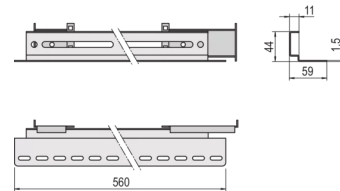

28127-001 EURORACK SLIDE RAIL, 40 KG, DEPTH-ADJUSTABLE

KEY FEATURES

Can be fitted in 1-U increments

Static load-carrying capacity 40 kg per pair, depth-adjustable

St, 1.5 mm, finish AlZn

For fitting to 19" panel/slide mounts or 19" server panel/slide mounts (pitch c from 675-mm to 850-mm)

Support for heavy 19" modules

Wide support surface

PRODUCT ATTRIBUTES

Product Type: Slide Rail

Product Family: Eurorack

Length: 560 mm

Static Load: 40 kg

ADDITIONAL PRODUCT DETAILS

Eurorack Slide Rail with 40 kg load capacity for mounting on the cabinet uprights or 19" panel/slide mounts. The slide rail supports shelf of heavy 19" Chassis.

For rack-mounting from 800-mm depth only.