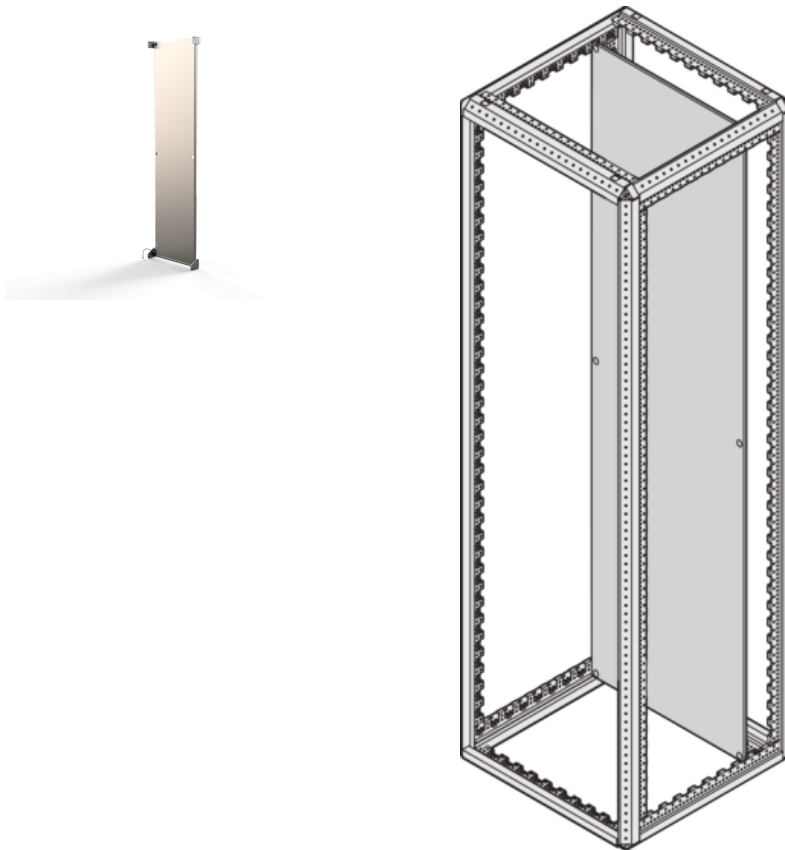

23130-407 VARISTAR MOUNTING PLATE, 2000H 600W

**KEY FEATURES**

For mounting electrical components and sub-assemblies including cabling

Mounting pitch 25-mm in depth and 50-mm in height for partial-height mounting

Product Type: Mounting Plate

Product Family: Varistar

Height: 2000 mm

Width: 600 mm

## ADDITIONAL PRODUCT DETAILS

---

Varistar Mounting Plate for mounting electrical components and sub-assemblies, with 600 kg load capacity. The mounting plate can also be rear mounted and strengthening bracket can be added to increase load capacity.

Depth members are required for partial-height mounting.