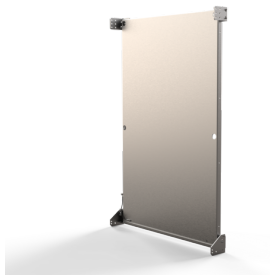

## 23130-414 VARISTAR MOUNTING PLATE, 1200H 800W

### KEY FEATURES

For mounting electrical components and sub-assemblies including cabling

Mounting pitch 25-mm in depth and 50-mm in height for partial-height mounting

Static load-carrying capacity up to 450 kg (rear mounted)

### PRODUCT ATTRIBUTES

Product Type: Mounting Plate

Product Family: Varistar

Height: 1200 mm

Width: 800 mm

## ADDITIONAL PRODUCT DETAILS

---

Varistar Mounting Plate for mounting electrical components and sub-assemblies, with 600 kg load capacity. The mounting plate can also be rear mounted and strengthening bracket can be added to increase load capacity.