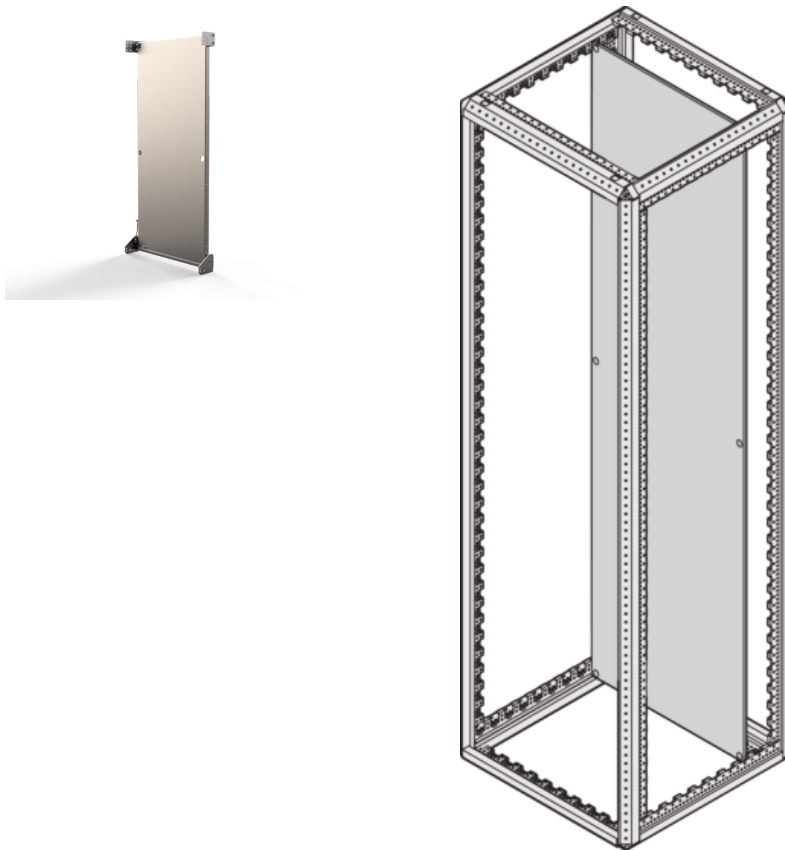

23130-413 VARISTAR MOUNTING PLATE, 1200H 600W

**KEY FEATURES**

For mounting electrical components and sub-assemblies including cabling

Mounting pitch 25-mm in depth and 50-mm in height for partial-height mounting

Static load-carrying capacity up to 450 kg (rear mounted)

600 kg at full height, mounted to rear, with additional strengthening-brackets

Strengthening bracket increases static load-carrying capacity

**PRODUCT ATTRIBUTES**

Product Type: Mounting Plate

Product Family: Varistar

Height: 1200 mm

Width: 600 mm

## ADDITIONAL PRODUCT DETAILS

Varistar Mounting Plate for mounting electrical components and sub-assemblies, with 600 kg load capacity. The mounting plate can also be rear mounted and strengthening bracket can be added to increase load capacity.