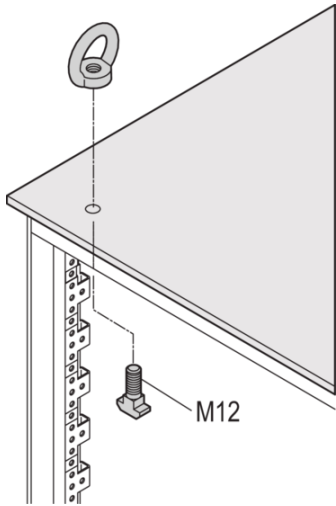

23130-072 VARISTAR LIFTING EYE KIT FOR FLUSH TOP COVER

KEY FEATURES

Thread M12

Application and static load-carrying capacity in accordance with DIN 582

PRODUCT ATTRIBUTES

Product Type: Eye Bolt

Product Family: Varistar

Works With: Top Cover, Flush

ADDITIONAL PRODUCT DETAILS

Bolt on lifting eyes to lift and place cabinet without cabinet damage.

Only usable with raised top cover Application and loading as per DIN 582.

North America