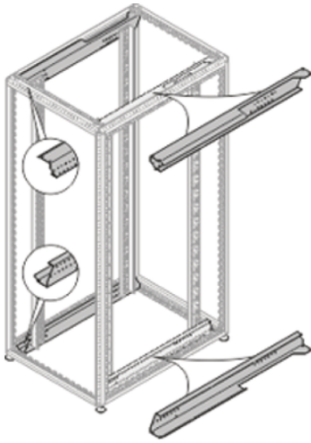

23130-574 VARISTAR HEAVY-LOAD CROSS MEMBER, DEPTH 1200 MM

KEY FEATURES

Material: St, 2.5 mm

Surface: powder-coated, RAL 7021

4 pieces per kit (2 x left / 2 x right)

PRODUCT ATTRIBUTES

Product Type: Bracket

Product Family: Varistar

Material: Steel

Color: Black Grey

Color Code: RAL 7021

Depth: 1200 mm

Length: 1200 mm

ADDITIONAL PRODUCT DETAILS

Side crossbar to support 19" uprights in a 800 mm wide cabinet supporting 1600 kg static load. The hole pattern allows easy recessment of the 19" plane in 25 mm increments.