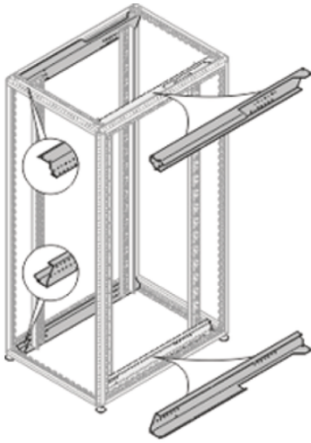

## 23130-573 VARISTAR HEAVY-LOAD CROSS MEMBER, DEPTH 1100 MM

### KEY FEATURES

---

Material: St, 2.5 mm

Surface: powder-coated, RAL 7021

4 pieces per kit (2 x left / 2 x right)

### PRODUCT ATTRIBUTES

---

Product Type: Bracket

Product Family: Varistar

Material: Steel

Color: Black Grey

Color Code: RAL 7021

Depth: 1100 mm

### ADDITIONAL PRODUCT DETAILS

---

Side crossbar to support 19" uprights in a 800 mm wide cabinet supporting 1600 kg static load. The hole pattern allows easy recessment of the 19" plane in 25 mm increments.