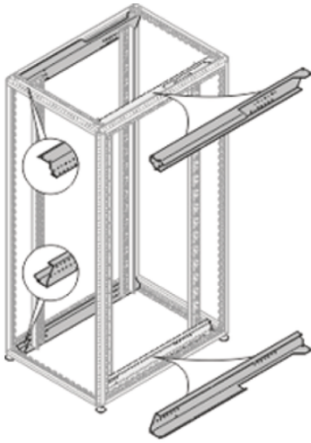

23130-572 VARISTAR HEAVY-LOAD CROSS MEMBER, DEPTH 1000 MM

KEY FEATURES

Material: St, 2.5 mm

Surface: powder-coated, RAL 7021

4 pieces per kit (2 x left / 2 x right)

PRODUCT ATTRIBUTES

Product Type: Bracket

Product Family: Varistar

Material: Steel

Color: Black Grey

Color Code: RAL 7021

Depth: 1000 mm

Length: 1000 mm

ADDITIONAL PRODUCT DETAILS

Side crossbar to support 19" uprights in a 800 mm wide cabinet supporting 1600 kg static load. The hole pattern allows easy recessment of the 19" plane in 25 mm increments.