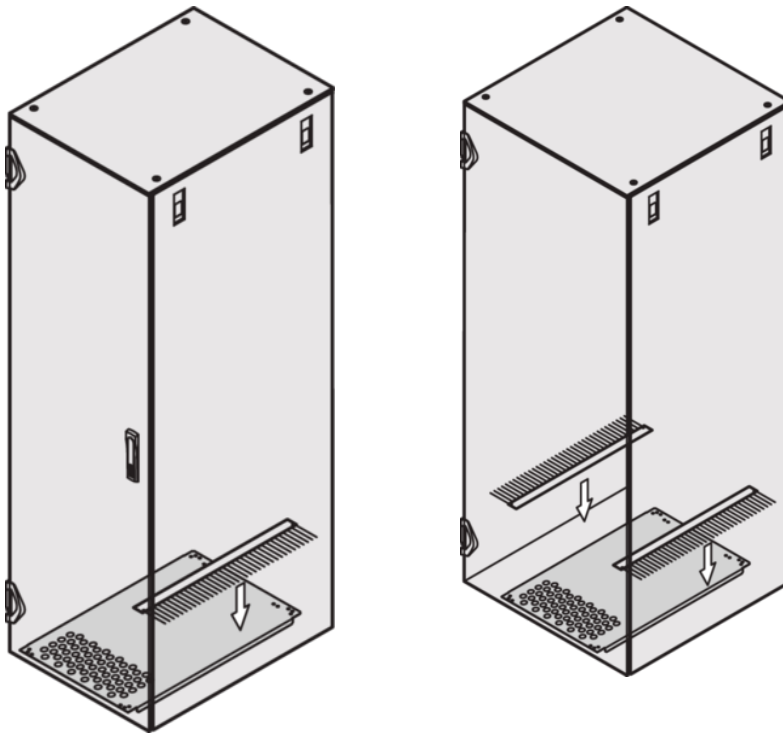

23130-374 VARISTAR BRUSH STRIP FOR BASE PLATE, 900D

KEY FEATURES

Cut-outs for cable entry in the base plate can be finished aesthetically by installing the brush strip

PRODUCT ATTRIBUTES

Product Type: Brush Strip

Product Family: Varistar

Works With: Base Plate

Color: Black

Width: 200 mm

ADDITIONAL PRODUCT DETAILS

Multi Piece Brush strip to close side opening of base plate (for side cable routing); 1-brush strip for various breadths.