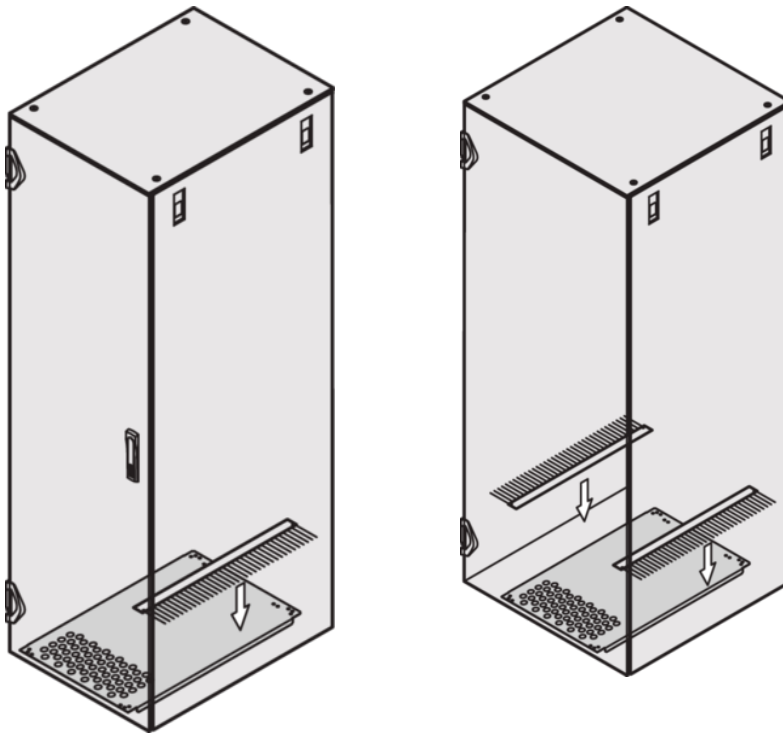

23130-377 VARISTAR BRUSH STRIP FOR BASE PLATE, 1200D

KEY FEATURES

Cut-outs for cable entry in the base plate can be finished aesthetically by installing the brush strip

PRODUCT ATTRIBUTES

Product Type: Brush Strip

Product Family: Varistar

Works With: Base Plate

Color: Black

Width: 200 mm

ADDITIONAL PRODUCT DETAILS

Multi Piece Brush strip to close side opening of base plate (for side cable routing); 1-brush strip for various breadths.