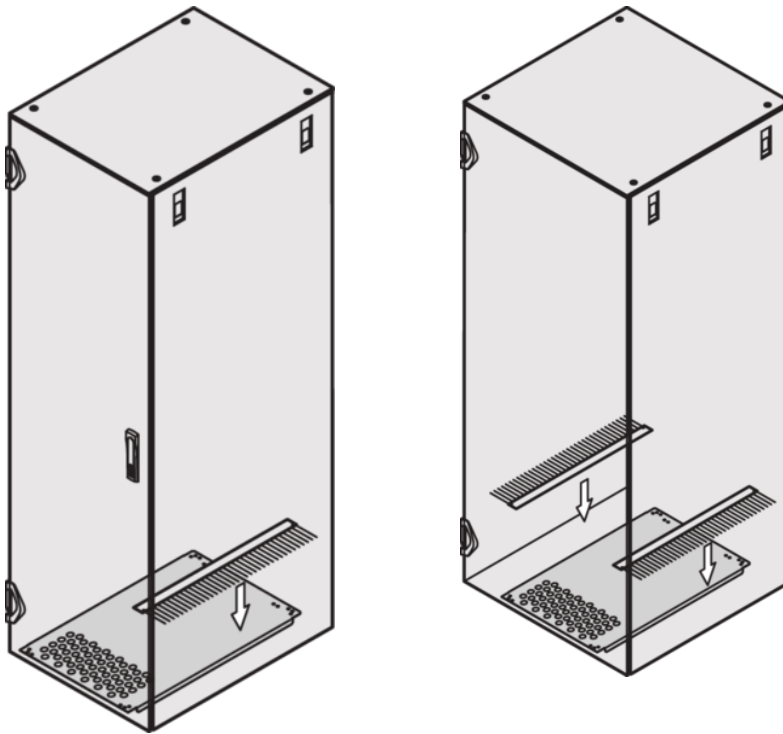

23130-376 VARISTAR BRUSH STRIP FOR BASE PLATE, 1100D

KEY FEATURES

Cut-outs for cable entry in the base plate can be finished aesthetically by installing the brush strip

PRODUCT ATTRIBUTES

Product Type: Brush Strip

Product Family: Varistar

Works With: Base Plate

Color: Black

Width: 200 mm

ADDITIONAL PRODUCT DETAILS

Multi Piece Brush strip to close side opening of base plate (for side cable routing); 1-brush strip for various breadths.