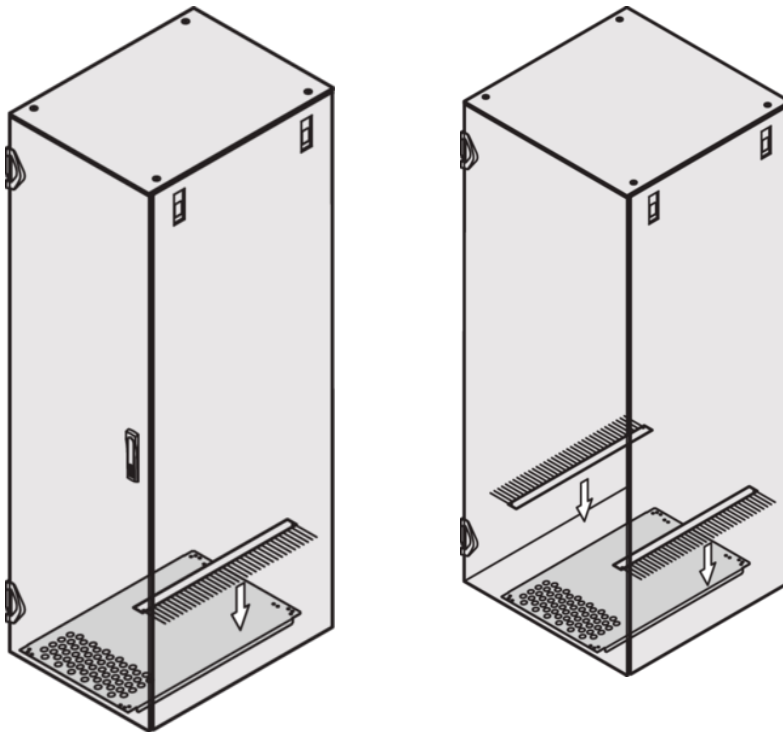

23130-375 VARISTAR BRUSH STRIP FOR BASE PLATE, 1000D

**KEY FEATURES**

Cut-outs for cable entry in the base plate can be finished aesthetically by installing the brush strip

**PRODUCT ATTRIBUTES**

Product Type: Brush Strip

Product Family: Varistar

Works With: Base Plate

Color: Black

Width: 200 mm

**ADDITIONAL PRODUCT DETAILS**

Multi Piece Brush strip to close side opening of base plate (for side cable routing); 1-brush strip for various breadths.