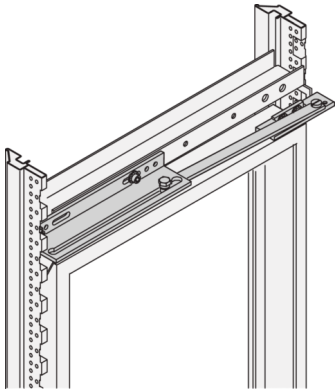

**SCHROFF**

### KEY FEATURES

---

Hinge Kit is 160° screwed to the swing frame in place of the 120° hinge