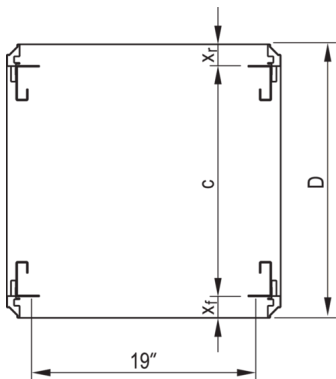

## KEY FEATURES

---

Depth-adjustable in 25 mm increments

In accordance with IEC-60297-1 (DIN-41-494, Part-1)

Assembly in 600 mm wide cabinets directly on the frame

St, 2 mm, at 800 mm width adapter bracket for reduced width is necessary, for partial-height mounting depth members are necessary

Dimensions are printed in U increments (1 ... 47 U)

Subsequent assembly possible

Height: 2200 mm

Length: 2095 mm

Package Quantity: 1

Package Unit: Pair