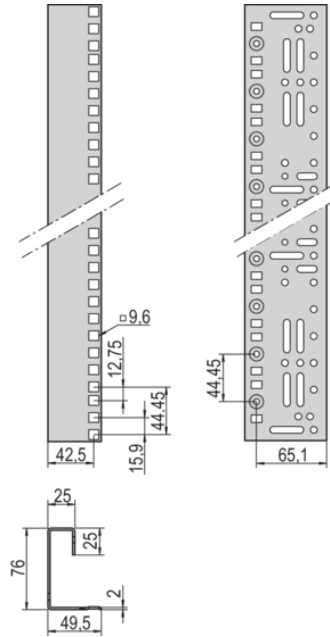

## KEY FEATURES

---

Depth-adjustable in 25 mm increments

In accordance with IEC-60297-1 (DIN-41-494, Part-1)

Assembly in 600 mm wide cabinets directly on the frame

St, 2 mm, at 800 mm width adapter bracket for reduced width is necessary, for partial-height mounting depth members are necessary

Dimensions are printed in U increments (1 ... 47 U)

Subsequent assembly possible

Height: 2200 mm

Length: 2095 mm

Package Quantity: 1

Package Unit: Pair