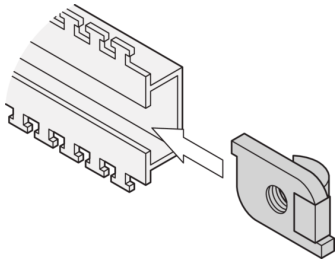

SCHROFF

21101-127 SLIDE NUT KIT FOR C-RAIL, 100 PIECES

KEY FEATURES

Slide nut for C-profiles

PRODUCT ATTRIBUTES

Product Type: Nut

Type: Slide Nut

ADDITIONAL PRODUCT DETAILS

C-Rails are for better cable management. Installation generally behind the 19" uprights. They are compatible with standard cable clabs.

CERTIFICATIONS

North America

All locations

+1.763.422.2661

Chat with us: