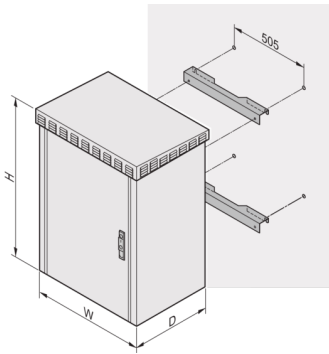

21249-017 OUTDOOR UNIBODY WALL MOUNTING KIT

KEY FEATURES

Suitable for all Unibody standard dimensions

Cut-out for cable ducting from the top

PRODUCT ATTRIBUTES

Product Type: Mounting Kit

Works With: Outdoor Cabinets