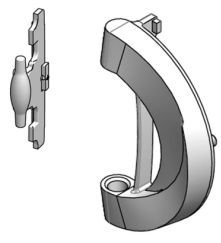

SCHROFF

27230-196 NOVASTAR HINGE SPARE PART

KEY FEATURES

Novastar Hinge Spare Part

PRODUCT ATTRIBUTES

Product Type: Hinge

ADDITIONAL PRODUCT DETAILS

Novastar Hinge Spare Part.