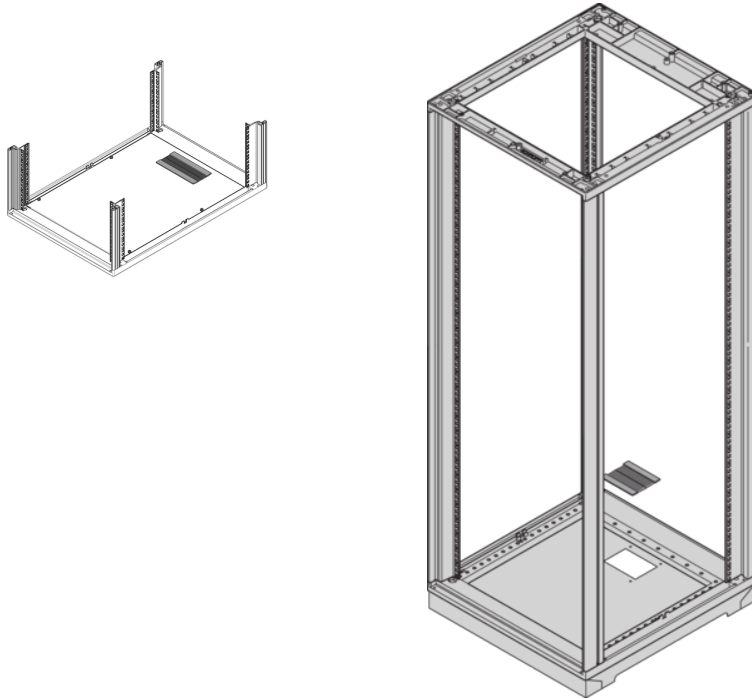

## 27230-055 NOVASTAR BRUSH STRIP FOR BASE PLATE SINGLE PIECE WITH CABLE DUCTING

### KEY FEATURES

---

Brush Strip to close openings

### PRODUCT ATTRIBUTES

---

Product Type: Brush Strip

Product Family: Novastar

Type: Brush Strip

Works With: Cabinet

Color: Black

Width: 193 mm

## ADDITIONAL PRODUCT DETAILS

---

Brush strip to close opening of base plate for cable ducting.