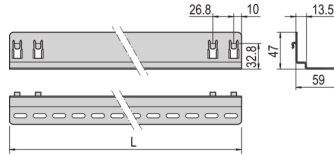

21127-199 EURORACK SLIDE RAIL, 25 KG, 900D, 5 PAIRS

KEY FEATURES

St, 1.5 mm, finish AlZn

Static load-carrying capacity 25 kg per pair

Support shelf of heavy 19" chassis

For assembly on the 19" panel/slide mounts

Wide support surface

Can be attached in 1 U increments

PRODUCT ATTRIBUTES

Product Type: Slide Rail

Product Family: Eurorack

Length: 720 mm

Depth: 900 mm

Static Load: 25 kg

ADDITIONAL PRODUCT DETAILS

Eurorack Slide Rail with 25 kg load capacity for mounting on the cabinet uprights or 19" panel/slide mounts. The slide rail supports shelf of heavy 19" Chassis.

Standard distance for servers d = 740 mm. For assembly 4 pieces panel/slide mounts are necessary (please order separately, see panel/slide mount).