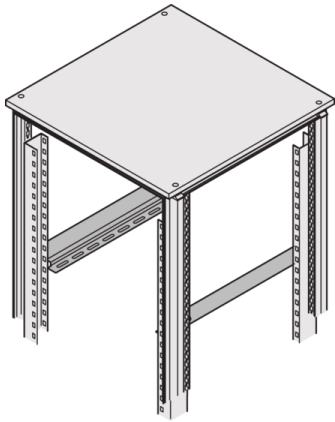

21127-199 EURORACK SLIDE RAIL, 25 KG, 900D, 5 PAIRS

KEY FEATURES

St, 1.5 mm, finish AlZn

Static load-carrying capacity 25 kg per pair

Support shelf of heavy 19" chassis

For assembly on the 19" panel/slide mounts

Wide support surface

Can be attached in 1 U increments

PRODUCT ATTRIBUTES

Product Type: Slide Rail

Product Family: Eurorack

Length: 720 mm

Depth: 900 mm

Static Load: 25 kg

ADDITIONAL PRODUCT DETAILS

Eurorack Slide Rail with 25 kg load capacity for mounting on the cabinet uprights or 19" panel/slide mounts. The slide rail supports shelf of heavy 19" Chassis.

Standard distance for servers d = 740 mm. For assembly 4 pieces panel/slide mounts are necessary (please order separately, see panel/slide mount).