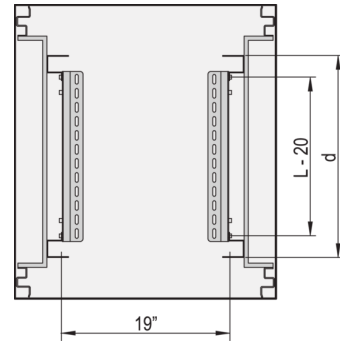

21127-199 EURORACK SLIDE RAIL, 25 KG, 900D, 5 PAIRS

KEY FEATURES

St, 1.5 mm, finish AlZn

Static load-carrying capacity 25 kg per pair

Support shelf of heavy 19" chassis

For assembly on the 19" panel/slide mounts

Wide support surface

Can be attached in 1 U increments

PRODUCT ATTRIBUTES

Product Type: Slide Rail

Product Family: Eurorack

Length: 720 mm

Depth: 900 mm

Static Load: 25 kg

ADDITIONAL PRODUCT DETAILS

Eurorack Slide Rail with 25 kg load capacity for mounting on the cabinet uprights or 19" panel/slide mounts. The slide rail supports shelf of heavy 19" Chassis.

Standard distance for servers d = 740 mm. For assembly 4 pieces panel/slide mounts are necessary (please order separately, see panel/slide mount).