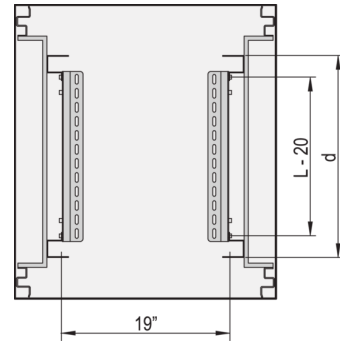

22127-096 EURORACK SLIDE RAIL, 25 KG, 900D, 1 PAIR

KEY FEATURES

St, 1.5 mm, finish AlZn

Static load-carrying capacity 25 kg per pair

Support shelf of heavy 19" chassis

For assembly on the 19" panel/slide mounts

Wide support surface

Can be attached in 1 U increments

PRODUCT ATTRIBUTES

Product Type: Slide Rail

Product Family: Eurorack