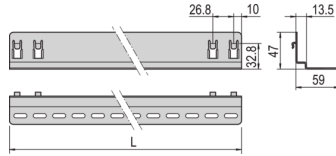

22127-096 EURORACK SLIDE RAIL, 25 KG, 900D, 1 PAIR

**KEY FEATURES**

St, 1.5 mm, finish AlZn

Static load-carrying capacity 25 kg per pair

Support shelf of heavy 19" chassis

For assembly on the 19" panel/slide mounts

Wide support surface

Can be attached in 1 U increments

**PRODUCT ATTRIBUTES**

Product Type: Slide Rail

Product Family: Eurorack

Length: 717 mm

Depth: 900 mm

Static Load: 25 kg

## ADDITIONAL PRODUCT DETAILS

---

Eurorack Slide Rail with 25 kg load capacity for mounting on the cabinet uprights or 19" panel/slide mounts. The slide rail supports shelf of heavy 19" Chassis.

Standard distance for servers  $d = 740$  mm. For assembly 4 pieces panel/slide mounts are necessary (please order separately, see panel/slide mount).