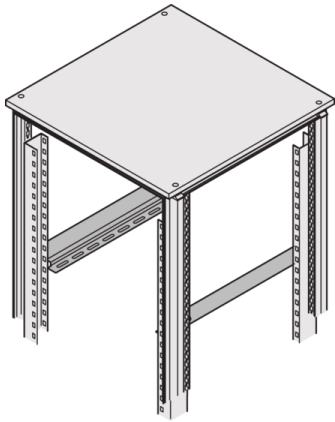

22127-096 EURORACK SLIDE RAIL, 25 KG, 900D, 1 PAIR

**KEY FEATURES**

St, 1.5 mm, finish AlZn

Static load-carrying capacity 25 kg per pair

Support shelf of heavy 19" chassis

For assembly on the 19" panel/slide mounts

Wide support surface

Can be attached in 1 U increments

**PRODUCT ATTRIBUTES**

Product Type: Slide Rail

Product Family: Eurorack

Length: 717 mm

Depth: 900 mm

Static Load: 25 kg

## ADDITIONAL PRODUCT DETAILS

---

Eurorack Slide Rail with 25 kg load capacity for mounting on the cabinet uprights or 19" panel/slide mounts. The slide rail supports shelf of heavy 19" Chassis.

Standard distance for servers  $d = 740$  mm. For assembly 4 pieces panel/slide mounts are necessary (please order separately, see panel/slide mount).