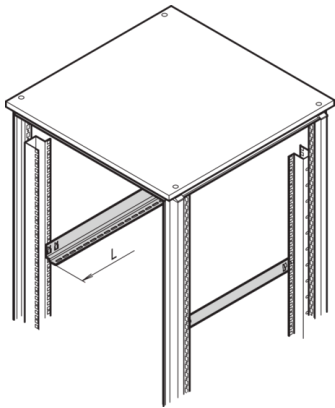

22127-096 EURORACK SLIDE RAIL, 25 KG, 900D, 1 PAIR

**KEY FEATURES**

St, 1.5 mm, finish AlZn

Static load-carrying capacity 25 kg per pair

Support shelf of heavy 19" chassis

For assembly on the 19" panel/slide mounts

Wide support surface

Can be attached in 1 U increments

**PRODUCT ATTRIBUTES**

Product Type: Slide Rail

Product Family: Eurorack

Length: 717 mm

Depth: 900 mm

Static Load: 25 kg